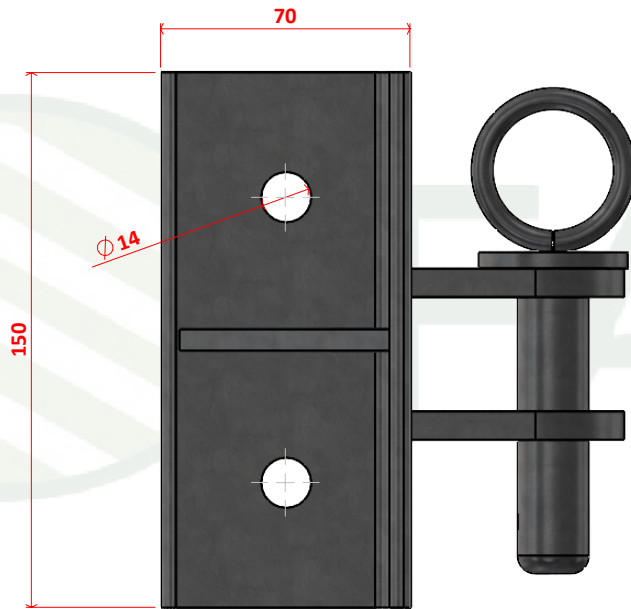

Gates, Cubicles, Yokes, Feed Barriers, Sheep Equipment, Handling Systems, Concrete Products, Water Products, Posts, Fixings, Bespoke Fittings, Roofing, Ventilation & Much More!

TITLE:
Hinge Hooks on Angle R/Hand

PRODUCT CODE:
AM357

FARMFIT

Unit 1, Kellwood Business Park, Dumfries, DG1 4HF

T: 01576 204 963
E: sales@farmfituk.com