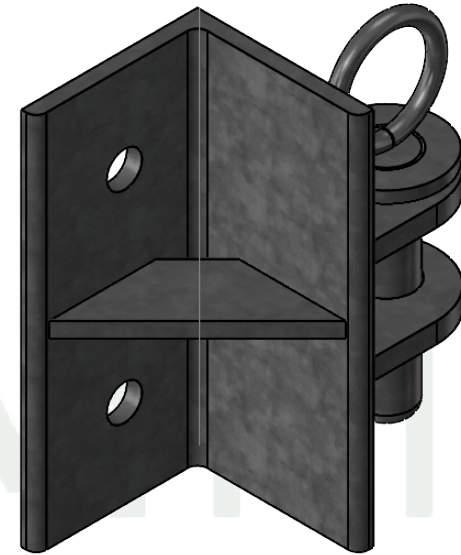

Gates, Cubicles, Yokes, Feed Barriers, Sheep Equipment, Handling Systems, Concrete Products, Water Products, Posts, Fixings, Bespoke Fittings, Roofing, Ventilation & Much More!

TITLE:
Hinge Hooks on Angle R/Hand

PRODUCT CODE:
AM357

FARMFIT

Unit 1, Kellwood Business Park, Dumfries, DG1 4HF

T: 01576 204 963
E: sales@farmfituk.com